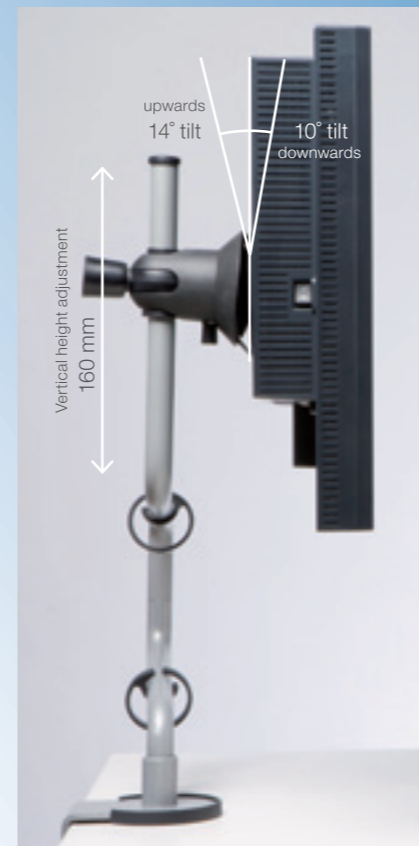

Its ergonomic design offers you complete flexibility to alter the height and reach of your monitor. Its unique swivel monitor head adjusts so that your working position is comfortable and strain free.

符合人体工程学原理的支架设计, 可以随意调节显示器的高度和活动范围。独具设计感的旋转头, 使显示器可任意调节角度, 保持您的工作姿态舒适、轻松。

Rodney™ is exclusive to:

- Australia
- China
- India
- Malaysia
- New Zealand
- Singapore
- Thailand
- UAE

For further details, please visit www.colebrookbossonsaunders.com/rodney

罗德尼(Rodney™)是CBS专门为以下市场设计及供应:

- 澳大利亚
- 中国
- 印度
- 马来西亚
- 新西兰
- 新加坡
- 泰国
- 阿拉伯联合酋长国

如需了解详情, 请浏览 www.colebrookbossonsaunders.com/rodney