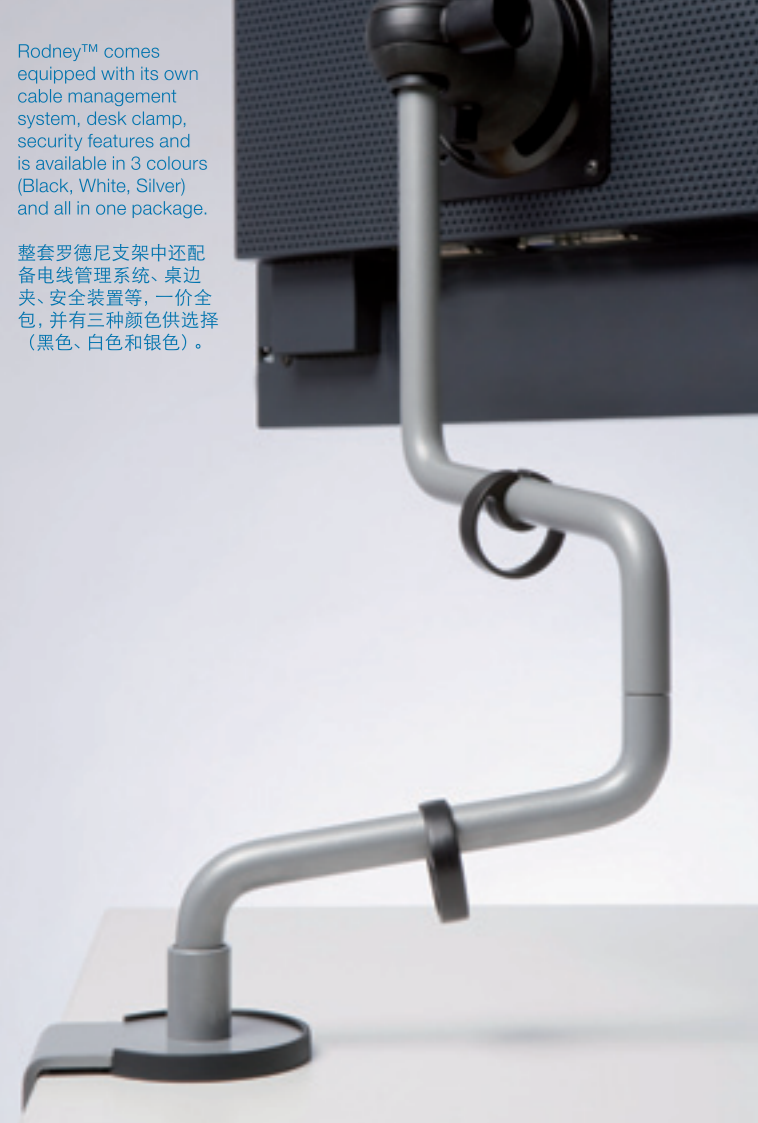

Rodney™ comes equipped with its own cable management system, desk clamp, security features and is available in 3 colours (Black, White, Silver) and all in one package.

整套罗德尼支架中还配备电线管理系统、桌边夹、安全装置等，一价全包，并有三种颜色供选择（黑色、白色和银色）。

This easy to use monitor mount solution is unique in its design and very affordable. To maximise the use of your workspace CBS also offers a CPU cradle in two styles – desk mount and mobile trolley (sold separately).

操作便捷，设计独特，经济实用。CBS还提供两款不同的计算机机箱托架——桌边夹架和移动推车（单独销售），为您更充分的利用工作空间提供帮助。